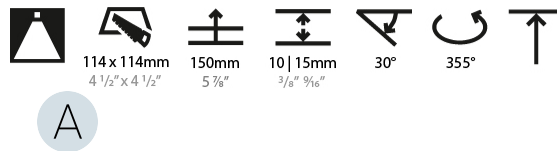

GENERAL

Series: Bioniq
Subseries: Bioniq Square Adjustable
Brand: Prolicht
Division: Architectural
Mounting Type: Recessed
Mounting Location: Ceiling
Subcategory: Downlight

PHYSICAL

Shape: Square
Length (mm): 119
Length (in): 4 11/16
Width (mm): 119
Width (in): 4 11/16
Depth (mm): 132
Depth (in): 5 3/16
Min. Recessing Depth (mm): 150
Min. Recessing Depth (in): 5 7/8
Light Distribution: Adjustable / Downlight
Weight (kg): 0.544
Weight (lbs): 1.2
Fixture Finish: SSR / BKV / CWI / CRY / HAB / LAG / UFT / ITA / RUA / RUR / MIC / FTG / MYG / TWT / LOD / PUS / FRO / FUP / KIA / POP / BLS / SPG / MEY / GOH / GUM / CHC / COM / ABZ / JAG / OBR / MOS / ROR
Fixture Material: Aluminum Die Cast
Cut-out Measurements: 114mm / 4 1/2" x 114mm / 4 1/2"

ELECTRICAL

Lamp Type: LED (Zhaga Standard)
Total Output Wattage (W): 15
Dimming: Dali Dimming
Driver Included: No
Driver Location: Recessed Housing
Driver Type: Constant Current - 120Vac
Housing: See components
Input Voltage (V): 120
Constant Current (MA): 350

LED

Number of LEDs: 1
Color Temperature (°K): Warm Dim
Max. Delivered Lumen (lm): 760
Nominal Lumen (lm): 1140
CRI: >90 CRI
Lamp Life (hrs): 50000

OPTICAL

Reflector: 20 / 40 / 60
Adjustability: Rotational 355°; Tilt 30°

RATINGS AND CERTIFICATIONS

Certified By: Certified for North American Standards
IP rating: IP20